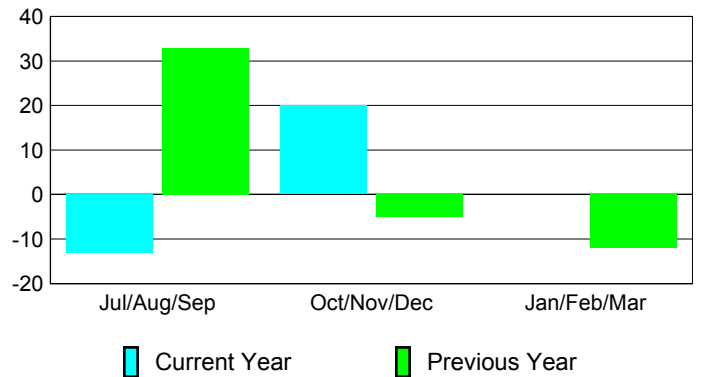

Gender Comparison 2012-2013

Jul/Aug/Sep

Oct/Nov/Dec

Jan/Feb/Mar

Male

Female