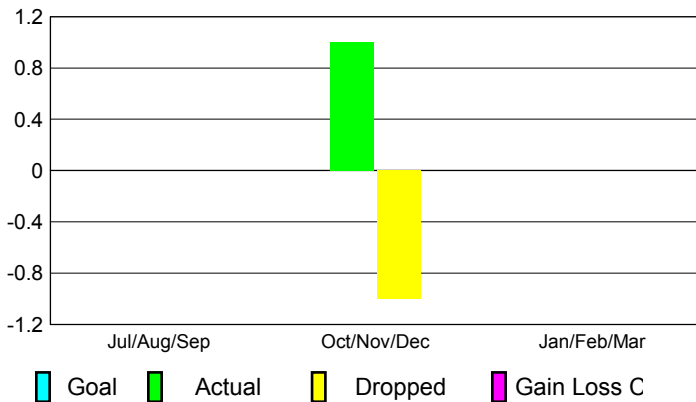

## CLUBS

Club Results  
2012-2013

Clubs  
2011-2012

Month	New Club Goal	Actual New Clubs	Actual Dropped Clubs	Gain/Loss of Clubs	Gain/Loss of Clubs
Jul/Aug/Sep	0	0	0	0	0
Oct/Nov/Dec	0	1	-1	0	0
Jan/Feb/Mar	0				0
<b>Totals</b>	<b>0</b>	<b>1</b>	<b>-1</b>	<b>0</b>	<b>0</b>

### Club Results 2012-2013

Goal, New, Dropped, Gain/Loss

### Comparison of Club Gain/Loss

Current Year Compared to the Previous Year