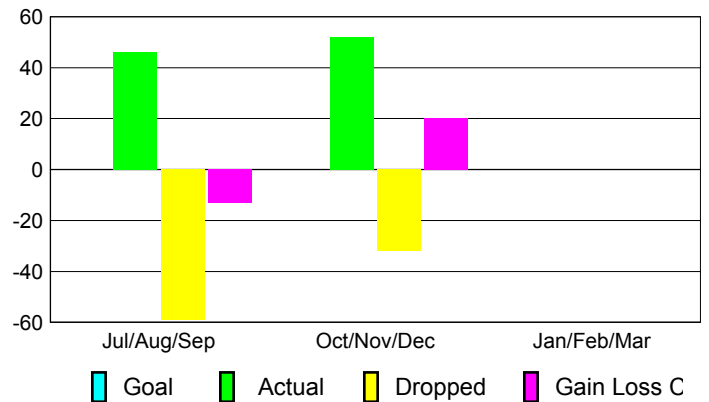

### YTD Status Quo Clubs 2012-2013

Status Quo Clubs Compared to Status Quo Members

## MEMBERSHIP

Membership Results  
2012-2013

Membership  
2011-2012

Month	Net Memb Goal	Actual New Memb	Actual Dropped Memb	Gain/Loss of Memb	Gain/Loss of Memb
Jul/Aug/Sep	0	46	-59	-13	33
Oct/Nov/Dec	0	52	-32	20	-5
Jan/Feb/Mar	0				-12
<b>Totals</b>	<b>0</b>	<b>98</b>	<b>-91</b>	<b>7</b>	<b>16</b>

### Membership Results 2012-2013

Goal, New, Dropped, Gain/Loss

### Comparison of Membership Gain/Loss

Current Year Compared to the Previous Year